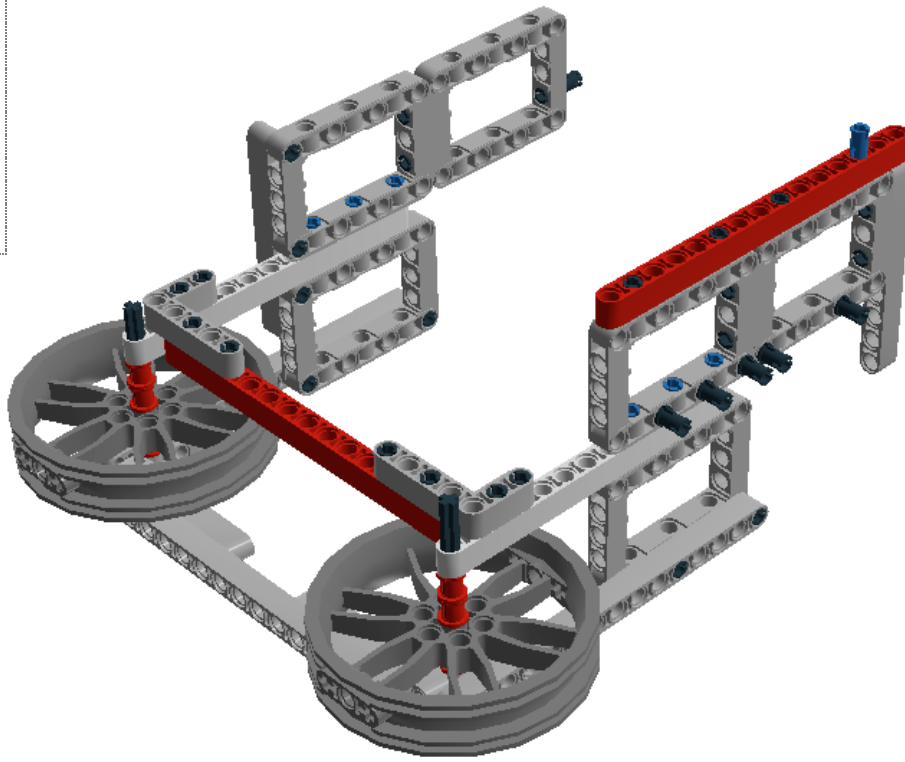

**LEGO** DIGITAL DESIGNER 4.2

Model Name:  
**EV3 Wall Follow Attachment**  
Number of Bricks: 139

Step 1 of 48

Step 2 of 48

Step 3 of 48

Step 4 of 48

Step 5 of 48

Step 6 of 48

Step 20 of 48

2 x

1 x

Step 21 of 48

Step 22 of 48

4 x

Step 23 of 48

Step 24 of 48

Step 25 of 48

Step 26 of 48

Step 27 of 48

Step 28 of 48

Step 29 of 48

Step 30 of 48

Step 31 of 48

Step 32 of 48