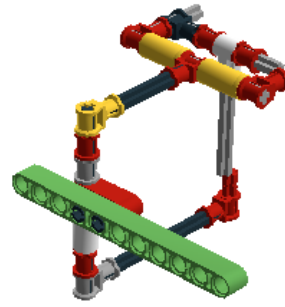

Step 42 of 48

Step 43 of 48

1 x

1 x

1 x

1 x

Step 44 of 48

1 x

1 x

1 x

1 x

Step 45 of 48

1 x

1 x

1 x

1 x

Step 46 of 48

1 x

1 x

1 x

1 x

Step 47 of 48

Step 48 of 48

- 2 x  4568006 MOTORCYCLE RIM Ø 75 - Dark Stone Grey
- 3 x  4211665 TECHNIC 7M BEAM - Medium Stone Grey
- 3 x  4125200 TECHNIC ANG. BEAM 4X2 90 DEG - Bright Red
- 5 x  4156308 TECHNIC 9M BEAM - Medium Stone Grey
- 2 x  4156151 TECHNIC 11M BEAM - Medium Stone Grey
- 1 x  6097390 TECHNIC 11M BEAM - Bright Green
- 2 x  4297203 TECHNIC 13M BEAM - Light Stone Grey
- 3 x  4211770 TECHNIC 15M BEAM - Medium Stone Grey
- 3 x  3227821 TECHNIC 15M BEAM - Bright Red
- 2 x  4211713 TECHNIC ANG. BEAM 3X5 90 DEG. - Medium Stone Grey
- 1 x  4142865 2M CROSS AXLE W. GROOVE - Bright Red
- 53 x  278026 CONNECTOR PEG W. FRICTION - Black
- 2 x  4211815 CROSS AXLE 3M - Medium Stone Grey
- 1 x  4211622 BUSH FOR CROSS AXLE - Medium Stone Grey
- 12 x  4227155 BUSH FOR CROSS AXLE - Bright Red
- 4 x  370526 CROSS AXLE 4M - Black
- 8 x  4514553 CONNECTOR PEG W. FRICTION 3M - Bright Blue
- 4 x  4107081 CATCH W. CROSS HOLE - Black
- 1 x  4211553 CATCH W. CROSS HOLE - Medium Stone Grey
- 4 x  4118897 CATCH W. CROSS HOLE - Bright Red
- 1 x  4107800 CATCH W. CROSS HOLE - Bright Yellow
- 3 x  4211639 CROSS AXLE 5M - Medium Stone Grey
- 1 x  4198367 DAMPER 2M - Black
- 1 x  4118981 ANGLE ELEMENT, 0 DEGREES [1] - White
- 1 x  4526981 TUBE Ø7,84 2M - White
- 2 x  75644 TUBE Ø7,84 2M - Bright Yellow
- 3 x  4185111 CROSS AXLE 7M - Black
- 1 x  4211805 CROSS AXLE 7M - Medium Stone Grey
- 1 x  370726 CROSS AXLE 8M - Black
- 1 x  4175442 CROSS BLOCK 3M - Bright Red
- 2 x  4296059 Angular beam 90degr. w.4 snaps - Medium Stone Grey
- 6 x  4539880 BEAM FRAME 5X7 Ø 4.85 - Medium Stone Grey