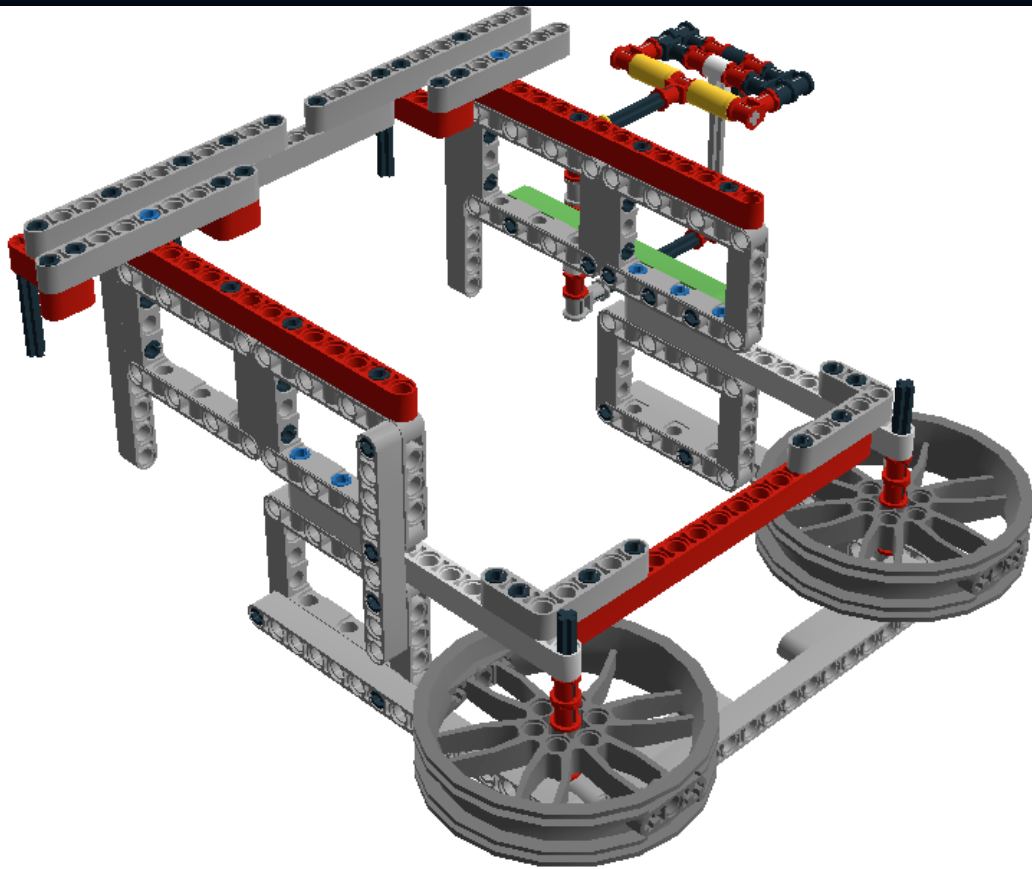

**LEGO** DIGITAL DESIGNER 4.2

Model Name:  
**EV3 Wall Follow Attachment**  
Number of Bricks: 139

Step 1 of 48

Step 2 of 48

Step 3 of 48

Step 4 of 48

Step 5 of 48

Step 6 of 48

1 x

2 x

1 x

Step 7 of 48

Step 8 of 48

Step 9 of 48

Step 10 of 48

Step 11 of 48