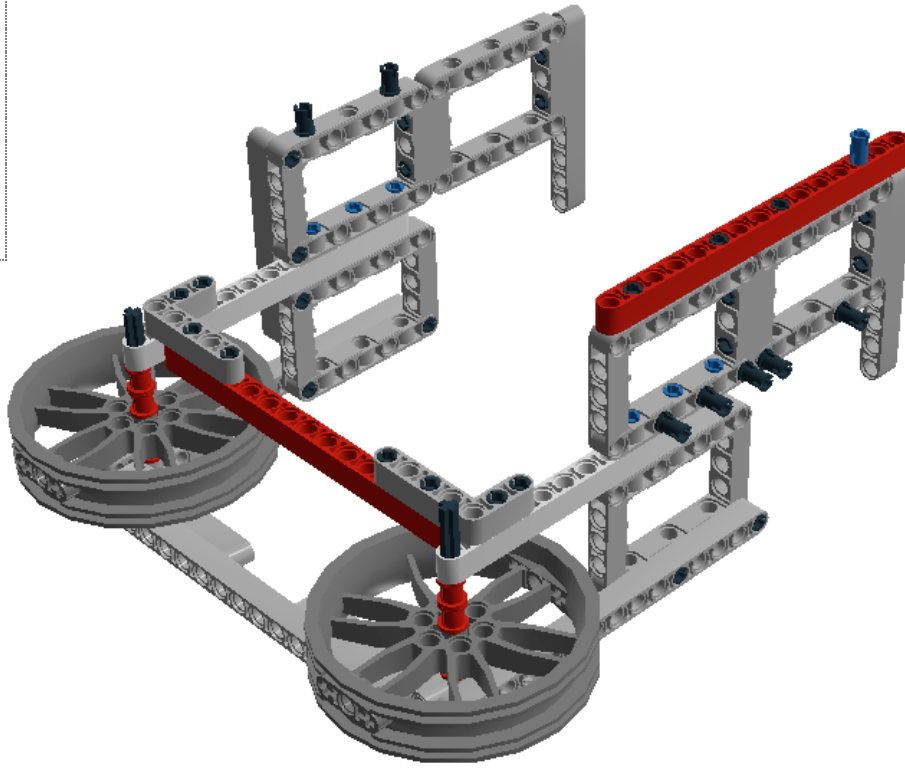

**LEGO** DIGITAL DESIGNER 4.2

Model Name:  
**EV3 Wall Follow Attachment**  
Number of Bricks: 139

Step 1 of 48

Step 2 of 48

Step 3 of 48

Step 4 of 48

Step 5 of 48

Step 6 of 48

Step 20 of 48

2 x

1 x

Step 21 of 48

Step 22 of 48

4 x

Step 23 of 48

Step 24 of 48

Step 25 of 48

Step 26 of 48

Step 27 of 48

Step 28 of 48

Step 29 of 48

Step 30 of 48

Step 31 of 48

Step 32 of 48