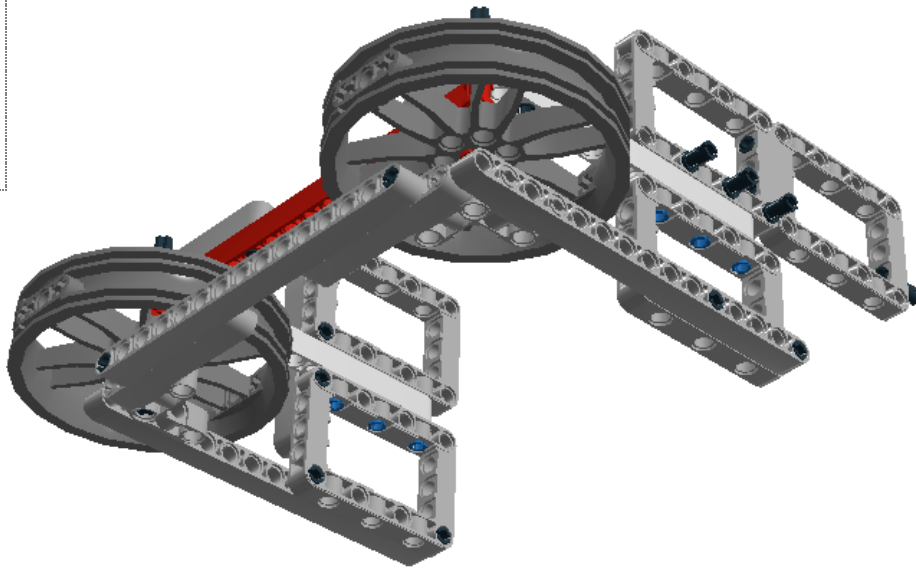

**LEGO** DIGITAL DESIGNER 4.2

Model Name:  
**EV3 Wall Follow Attachment**  
Number of Bricks: 139

Step 1 of 48

Step 2 of 48

Step 3 of 48

Step 4 of 48

Step 5 of 48

Step 6 of 48

1 x

2 x

1 x

Step 7 of 48

Step 8 of 48

Step 9 of 48

Step 10 of 48

Step 11 of 48

Step 12 of 48

Step 13 of 48

Step 14 of 48

Step 15 of 48

Step 16 of 48

Step 17 of 48

Step 18 of 48

Step 19 of 48

Step 20 of 48

2 x

1 x

Step 21 of 48

Step 22 of 48

4 x

Step 23 of 48

Step 24 of 48