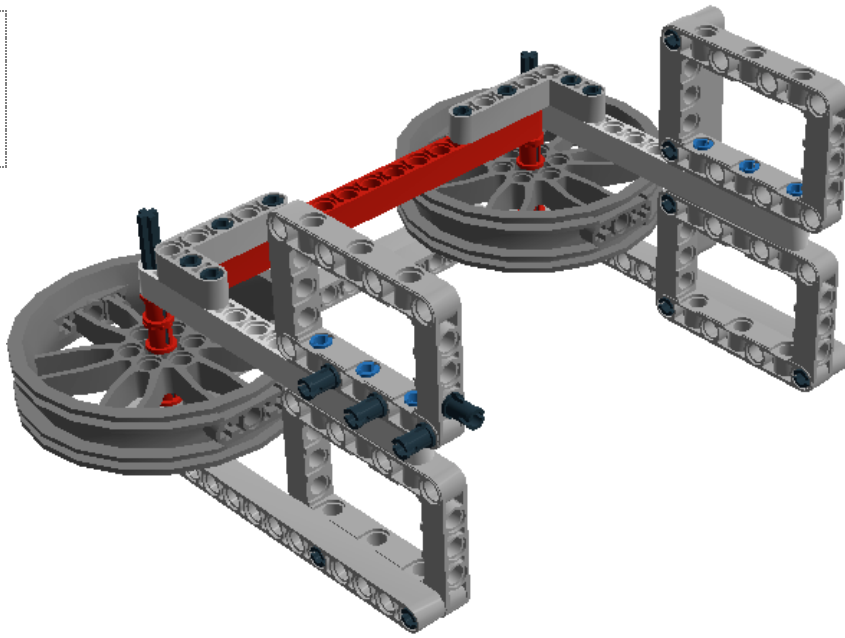

**LEGO** DIGITAL DESIGNER 4.2

Model Name:  
**EV3 Wall Follow Attachment**  
Number of Bricks: 139

Step 1 of 48

Step 2 of 48

Step 3 of 48

Step 4 of 48

Step 5 of 48

Step 6 of 48

1 x

2 x

1 x

Step 7 of 48

Step 8 of 48

Step 9 of 48

Step 10 of 48

Step 11 of 48

Step 12 of 48

Step 13 of 48

Step 14 of 48

Step 15 of 48

Step 16 of 48

Step 17 of 48

Step 18 of 48

Step 19 of 48

Step 20 of 48

2 x

1 x

Step 21 of 48

Step 22 of 48

4 x

Step 23 of 48

Step 24 of 48