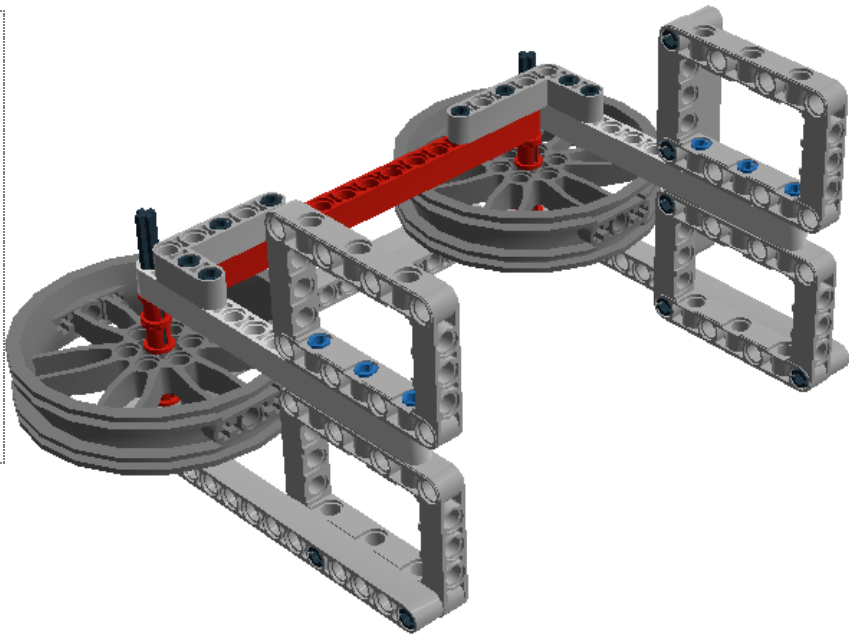

**LEGO** DIGITAL DESIGNER 4.2

Model Name:  
**EV3 Wall Follow Attachment**  
Number of Bricks: 139

Step 1 of 48

Step 2 of 48

Step 3 of 48

Step 4 of 48

Step 5 of 48

Step 6 of 48

Step 12 of 48

Step 13 of 48

Step 14 of 48

Step 15 of 48

Step 16 of 48

Step 17 of 48

Step 18 of 48

Step 19 of 48

Step 20 of 48

2 x

1 x

Step 21 of 48

Step 22 of 48

4 x

Step 23 of 48

Step 24 of 48