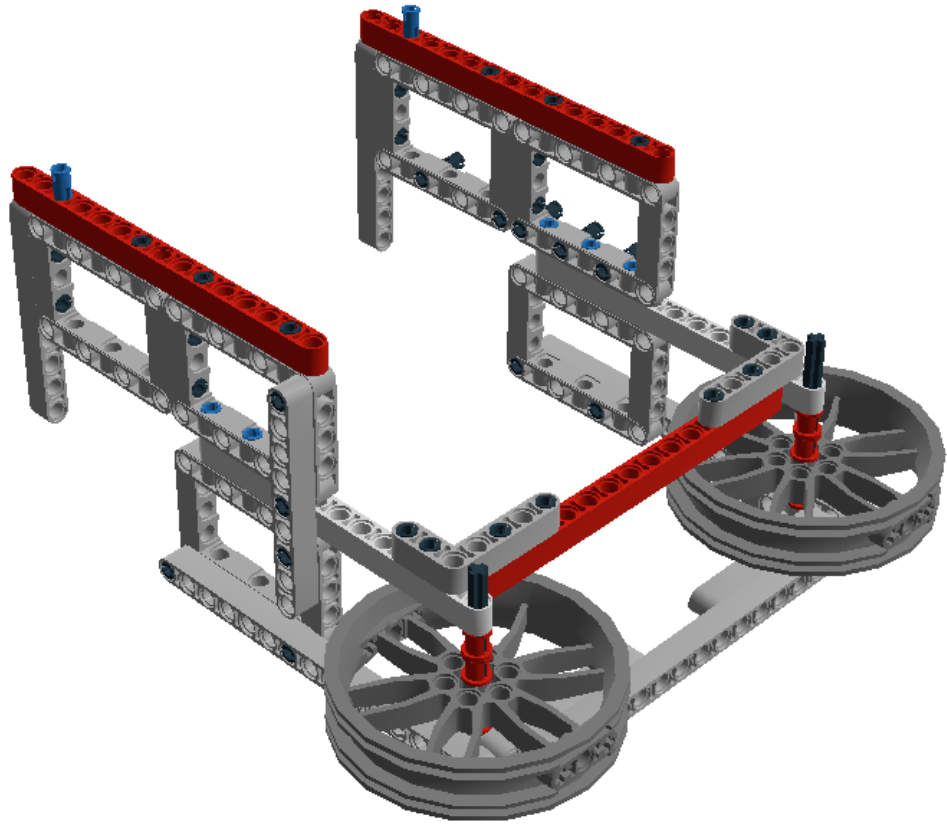

**LEGO** DIGITAL DESIGNER 4.2

Model Name:  
**EV3 Wall Follow Attachment**  
Number of Bricks: 139

Step 1 of 48

Step 2 of 48

Step 3 of 48

Step 4 of 48

Step 5 of 48

Step 6 of 48

Step 20 of 48

2 x

1 x

Step 21 of 48

Step 22 of 48

4 x

Step 23 of 48

Step 24 of 48

Step 25 of 48

Step 26 of 48

Step 27 of 48

Step 28 of 48

Step 29 of 48

Step 30 of 48

Step 31 of 48

Step 32 of 48

Step 33 of 48

Step 34 of 48

Step 35 of 48

Step 36 of 48

Step 38 of 48

Step 39 of 48

1 x

1 x