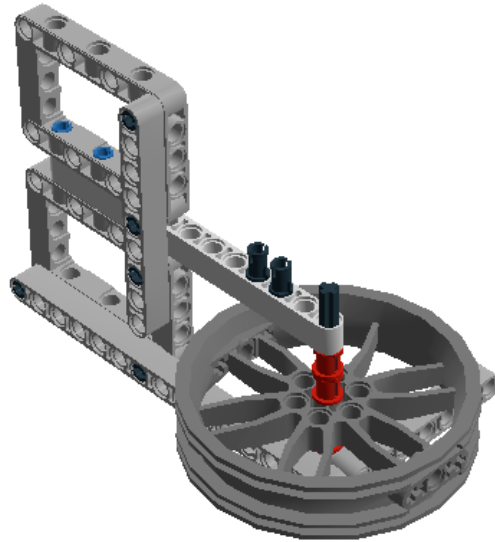

**LEGO** DIGITAL DESIGNER 4.2

Model Name:  
**EV3 Wall Follow Attachment**  
Number of Bricks: 139

Step 1 of 48

Step 2 of 48

Step 3 of 48

Step 4 of 48

Step 5 of 48

Step 6 of 48

1 x

2 x

1 x

Step 7 of 48

Step 8 of 48

Step 9 of 48

Step 10 of 48

Step 11 of 48

Step 12 of 48

Step 13 of 48

Step 14 of 48

Step 15 of 48

Step 16 of 48

Step 17 of 48

Step 18 of 48

Step 19 of 48

Step 20 of 48

2 x

1 x

Step 21 of 48

Step 22 of 48

4 x

Step 23 of 48

Step 24 of 48