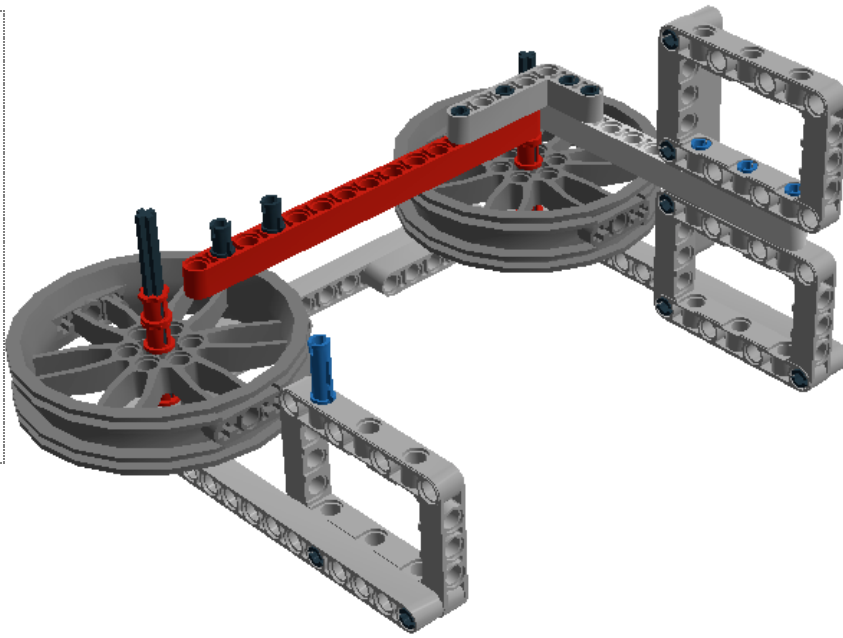

**LEGO** DIGITAL DESIGNER 4.2

Model Name:  
**EV3 Wall Follow Attachment**  
Number of Bricks: 139

Step 1 of 48

Step 2 of 48

Step 3 of 48

Step 4 of 48

Step 5 of 48

Step 6 of 48

1 x

2 x

1 x

Step 7 of 48

Step 8 of 48

Step 9 of 48

Step 10 of 48

Step 11 of 48

Step 12 of 48

Step 13 of 48

Step 14 of 48

Step 15 of 48

Step 16 of 48

Step 17 of 48

Step 18 of 48

Step 19 of 48

Step 20 of 48

2 x

1 x

Step 21 of 48

Step 22 of 48

4 x

Step 23 of 48

Step 24 of 48