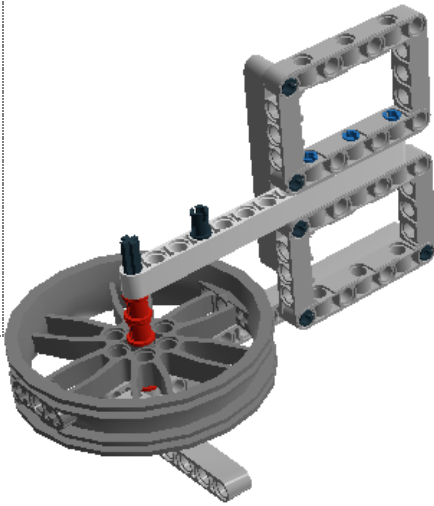

**LEGO** DIGITAL DESIGNER 4.2

Model Name:  
**EV3 Wall Follow Attachment**  
Number of Bricks: 139

Step 1 of 48

Step 2 of 48

Step 3 of 48

Step 4 of 48

Step 5 of 48

Step 6 of 48

1 x

2 x

1 x

Step 7 of 48

Step 8 of 48

Step 9 of 48

Step 10 of 48

Step 11 of 48