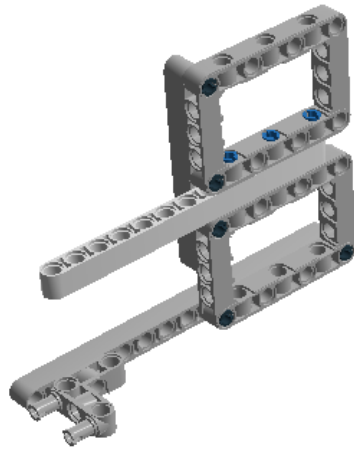

**LEGO** DIGITAL DESIGNER 4.2

Model Name:  
**EV3 Wall Follow Attachment**  
Number of Bricks: 139

Step 1 of 48

Step 2 of 48

Step 3 of 48

Step 4 of 48

Step 5 of 48

Step 6 of 48

1 x

2 x

1 x

Step 7 of 48

Step 8 of 48

Step 9 of 48

Step 10 of 48

Step 11 of 48