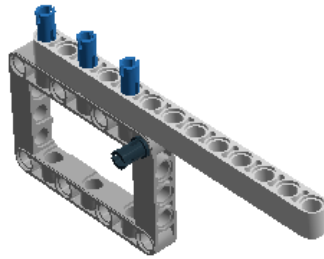

**LEGO** DIGITAL DESIGNER 4.2

Model Name:  
**EV3 Wall Follow Attachment**  
Number of Bricks: 139

Step 1 of 48

Step 2 of 48

Step 3 of 48

Step 4 of 48

Step 5 of 48

Step 6 of 48

1 x

2 x

1 x

Step 7 of 48

Step 8 of 48

Step 9 of 48

Step 10 of 48

Step 11 of 48