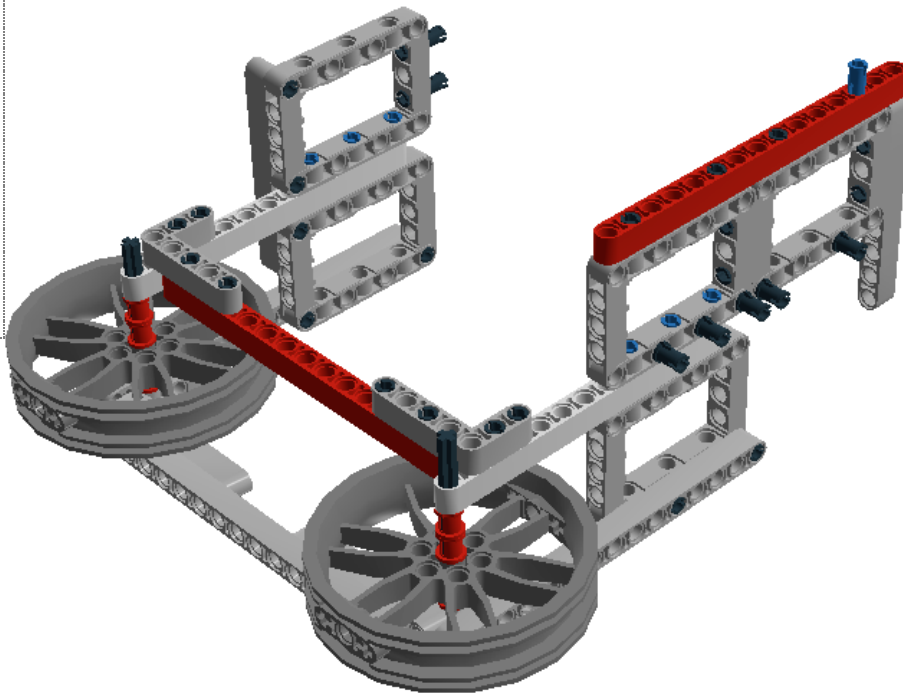

**LEGO** DIGITAL DESIGNER 4.2

Model Name:  
**EV3 Wall Follow Attachment**  
Number of Bricks: 139

Step 1 of 48

Step 2 of 48

Step 3 of 48

Step 4 of 48

Step 5 of 48

Step 6 of 48

Step 20 of 48

2 x

1 x

Step 21 of 48

Step 22 of 48

4 x

Step 23 of 48

Step 24 of 48

Step 25 of 48

Step 26 of 48

Step 27 of 48

Step 28 of 48

Step 29 of 48

Step 30 of 48

Step 31 of 48

Step 32 of 48

Step 33 of 48

Step 34 of 48

Step 35 of 48

Step 36 of 48

Step 38 of 48

Step 39 of 48

1 x

1 x