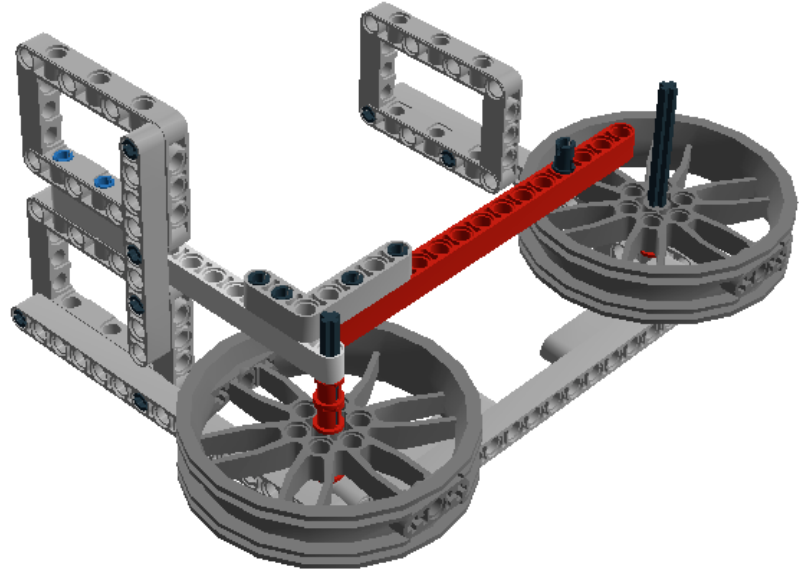

**LEGO** DIGITAL DESIGNER 4.2

Model Name:  
**EV3 Wall Follow Attachment**  
Number of Bricks: 139

Step 1 of 48

Step 2 of 48

Step 3 of 48

Step 4 of 48

Step 5 of 48

Step 6 of 48

Step 12 of 48

Step 13 of 48

Step 14 of 48

Step 15 of 48

Step 16 of 48

Step 17 of 48

Step 18 of 48

Step 19 of 48

Step 20 of 48

2 x

1 x

Step 21 of 48

Step 22 of 48

4 x

Step 23 of 48

Step 24 of 48