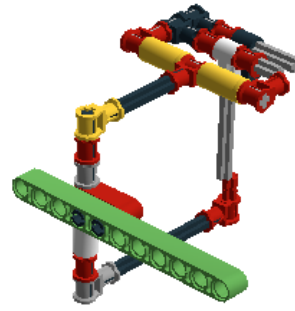

Step 46 of 48

1 x

1 x

1 x

1 x

Step 47 of 48

Step 48 of 48

- 2 x  4568006 MOTORCYCLE RIM Ø 75 - Dark Stone Grey
- 3 x  4211665 TECHNIC 7M BEAM - Medium Stone Grey
- 3 x  4125200 TECHNIC ANG. BEAM 4X2 90 DEG - Bright Red
- 5 x  4156308 TECHNIC 9M BEAM - Medium Stone Grey
- 2 x  4156151 TECHNIC 11M BEAM - Medium Stone Grey
- 1 x  6097390 TECHNIC 11M BEAM - Bright Green
- 2 x  4297203 TECHNIC 13M BEAM - Light Stone Grey
- 3 x  4211770 TECHNIC 15M BEAM - Medium Stone Grey
- 3 x  3227821 TECHNIC 15M BEAM - Bright Red
- 2 x  4211713 TECHNIC ANG. BEAM 3X5 90 DEG. - Medium Stone Grey
- 1 x  4142865 2M CROSS AXLE W. GROOVE - Bright Red
- 53 x  278026 CONNECTOR PEG W. FRICTION - Black
- 2 x  4211815 CROSS AXLE 3M - Medium Stone Grey
- 1 x  4211622 BUSH FOR CROSS AXLE - Medium Stone Grey
- 12 x  4227155 BUSH FOR CROSS AXLE - Bright Red
- 4 x  370526 CROSS AXLE 4M - Black
- 8 x  4514553 CONNECTOR PEG W. FRICTION 3M - Bright Blue
- 4 x  4107081 CATCH W. CROSS HOLE - Black
- 1 x  4211553 CATCH W. CROSS HOLE - Medium Stone Grey
- 4 x  4118897 CATCH W. CROSS HOLE - Bright Red
- 1 x  4107800 CATCH W. CROSS HOLE - Bright Yellow
- 3 x  4211639 CROSS AXLE 5M - Medium Stone Grey
- 1 x  4198367 DAMPER 2M - Black
- 1 x  4118981 ANGLE ELEMENT, 0 DEGREES [1] - White
- 1 x  4526981 TUBE Ø7,84 2M - White
- 2 x  75644 TUBE Ø7,84 2M - Bright Yellow
- 3 x  4185111 CROSS AXLE 7M - Black
- 1 x  4211805 CROSS AXLE 7M - Medium Stone Grey
- 1 x  370726 CROSS AXLE 8M - Black
- 1 x  4175442 CROSS BLOCK 3M - Bright Red
- 2 x  4296059 Angular beam 90degr. w.4 snaps - Medium Stone Grey
- 6 x  4539880 BEAM FRAME 5X7 Ø 4.85 - Medium Stone Grey