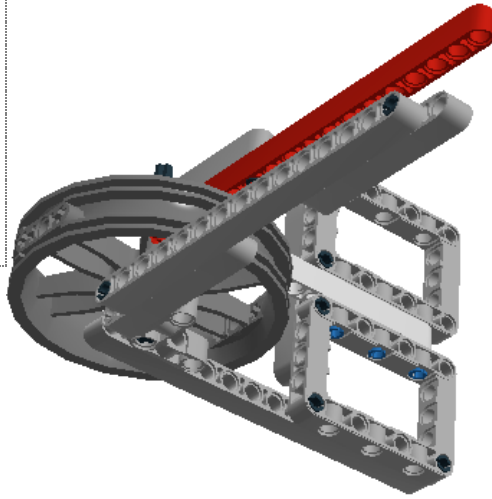

**LEGO** DIGITAL DESIGNER 4.2

Model Name:  
**EV3 Wall Follow Attachment**  
Number of Bricks: 139

Step 1 of 48

Step 2 of 48

Step 3 of 48

Step 4 of 48

Step 5 of 48

Step 6 of 48

1 x

2 x

1 x

Step 7 of 48

Step 8 of 48

Step 9 of 48

Step 10 of 48

Step 11 of 48

Step 12 of 48

Step 13 of 48

Step 14 of 48

Step 15 of 48

Step 16 of 48

Step 17 of 48

Step 18 of 48

Step 19 of 48

Step 20 of 48

2 x

1 x

Step 21 of 48

Step 22 of 48

4 x

Step 23 of 48

Step 24 of 48