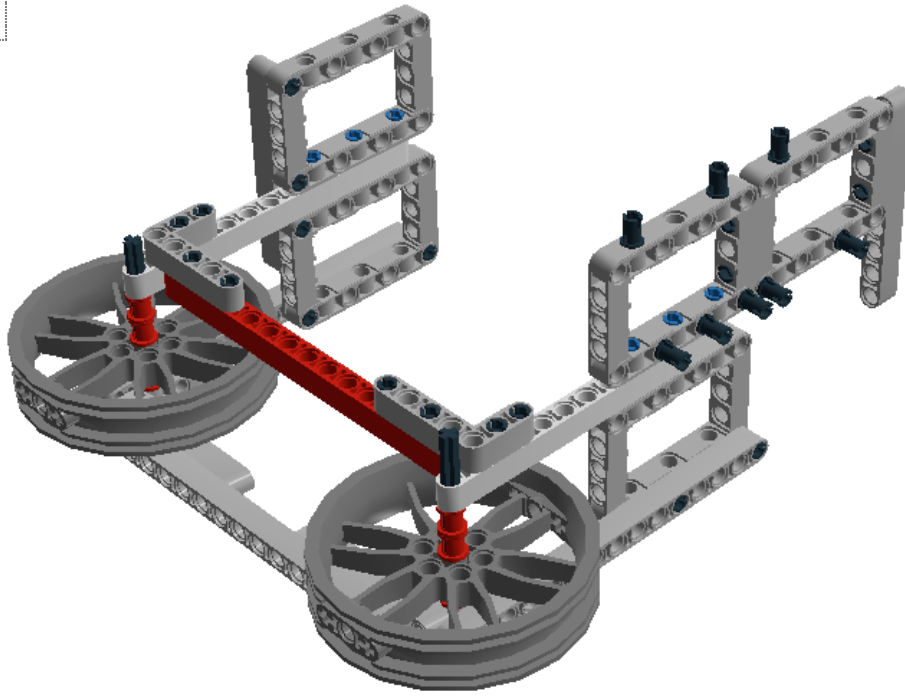

**LEGO** DIGITAL DESIGNER 4.2

Model Name:  
**EV3 Wall Follow Attachment**  
Number of Bricks: 139

Step 1 of 48

Step 2 of 48

Step 3 of 48

Step 4 of 48

Step 5 of 48

Step 6 of 48

Step 20 of 48

2 x

1 x

Step 21 of 48

Step 22 of 48

4 x

Step 23 of 48

Step 24 of 48

Step 25 of 48

Step 26 of 48

Step 27 of 48

Step 28 of 48

Step 29 of 48

Step 30 of 48

Step 31 of 48

Step 32 of 48

Step 33 of 48

Step 34 of 48

Step 35 of 48

Step 36 of 48

Step 38 of 48

Step 39 of 48

1 x

1 x