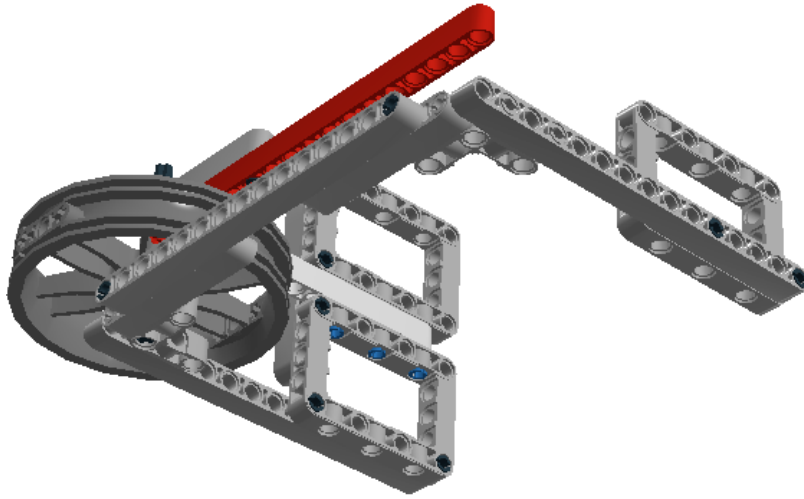

**LEGO** DIGITAL DESIGNER 4.2

Model Name:  
**EV3 Wall Follow Attachment**  
Number of Bricks: 139

Step 1 of 48

Step 2 of 48

Step 3 of 48

Step 4 of 48

Step 5 of 48

Step 6 of 48

1 x

2 x

1 x

Step 7 of 48

Step 8 of 48

Step 9 of 48

Step 10 of 48

Step 11 of 48

Step 12 of 48

Step 13 of 48

Step 14 of 48

Step 15 of 48

Step 16 of 48

Step 17 of 48

Step 18 of 48

Step 19 of 48