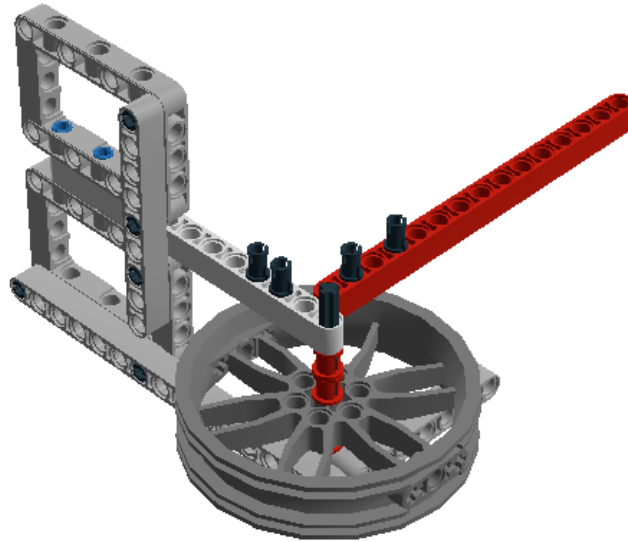

**LEGO** DIGITAL DESIGNER 4.2

Model Name:  
**EV3 Wall Follow Attachment**  
Number of Bricks: 139

Step 1 of 48

Step 2 of 48

Step 3 of 48

Step 4 of 48

Step 5 of 48

Step 6 of 48

1 x

2 x

1 x

Step 7 of 48

Step 8 of 48

Step 9 of 48

Step 10 of 48

Step 11 of 48

Step 12 of 48

Step 13 of 48

Step 14 of 48

Step 15 of 48

Step 16 of 48

Step 17 of 48

Step 18 of 48

Step 19 of 48