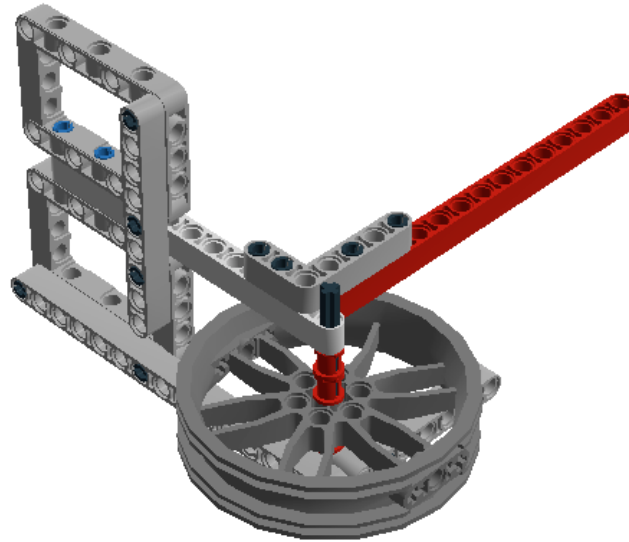

**LEGO** DIGITAL DESIGNER 4.2

Model Name:  
**EV3 Wall Follow Attachment**  
Number of Bricks: 139

Step 1 of 48

Step 2 of 48

Step 3 of 48

Step 4 of 48

Step 5 of 48

Step 6 of 48

1 x

2 x

1 x

Step 7 of 48

Step 8 of 48

Step 9 of 48

Step 10 of 48

Step 11 of 48