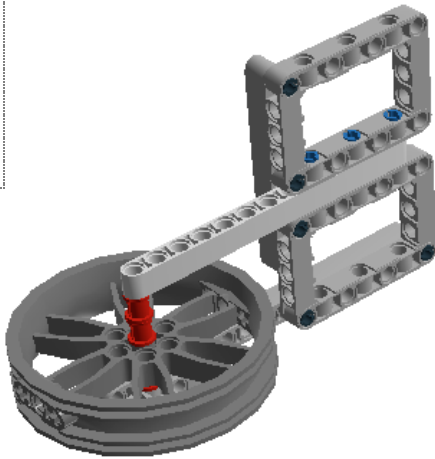

**LEGO** DIGITAL DESIGNER 4.2

Model Name:  
**EV3 Wall Follow Attachment**  
Number of Bricks: 139

Step 1 of 48

Step 2 of 48

Step 3 of 48

Step 4 of 48

Step 5 of 48

Step 6 of 48

1 x

2 x

1 x

Step 7 of 48

Step 8 of 48

Step 9 of 48

Step 10 of 48

Step 11 of 48