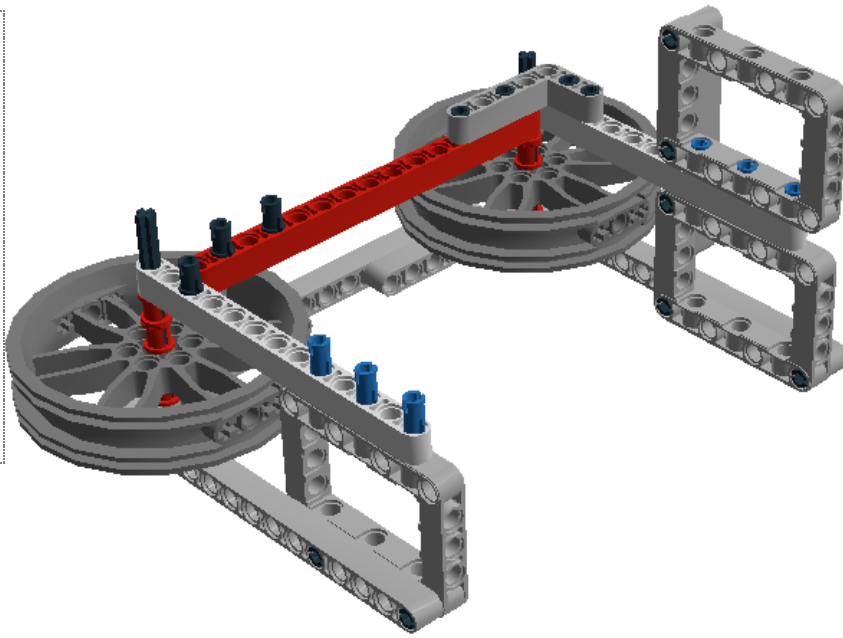

**LEGO** DIGITAL DESIGNER 4.2

Model Name:  
**EV3 Wall Follow Attachment**  
Number of Bricks: 139

Step 1 of 48

Step 2 of 48

Step 3 of 48

Step 4 of 48

Step 5 of 48

Step 6 of 48

1 x

2 x

1 x

Step 7 of 48

Step 8 of 48

Step 9 of 48

Step 10 of 48

Step 11 of 48

Step 12 of 48

Step 13 of 48

Step 14 of 48

Step 15 of 48

Step 16 of 48

Step 17 of 48

Step 18 of 48

Step 19 of 48

Step 20 of 48

2 x

1 x

Step 21 of 48

Step 22 of 48

4 x

Step 23 of 48

Step 24 of 48