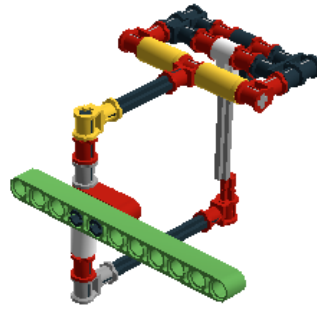

1 x

1 x

1 x

Step 45 of 48

1 x

1 x

1 x

1 x

Step 46 of 48

1 x

1 x

1 x

1 x

Step 47 of 48

Step 48 of 48

- 2 x  4568006 MOTORCYCLE RIM Ø 75 - Dark Stone Grey
- 3 x  4211665 TECHNIC 7M BEAM - Medium Stone Grey
- 3 x  4125200 TECHNIC ANG. BEAM 4X2 90 DEG - Bright Red
- 5 x  4156308 TECHNIC 9M BEAM - Medium Stone Grey
- 2 x  4156151 TECHNIC 11M BEAM - Medium Stone Grey
- 1 x  6097390 TECHNIC 11M BEAM - Bright Green
- 2 x  4297203 TECHNIC 13M BEAM - Light Stone Grey
- 3 x  4211770 TECHNIC 15M BEAM - Medium Stone Grey
- 3 x  3227821 TECHNIC 15M BEAM - Bright Red
- 2 x  4211713 TECHNIC ANG. BEAM 3X5 90 DEG. - Medium Stone Grey
- 1 x  4142865 2M CROSS AXLE W. GROOVE - Bright Red
- 53 x  278026 CONNECTOR PEG W. FRICTION - Black
- 2 x  4211815 CROSS AXLE 3M - Medium Stone Grey
- 1 x  4211622 BUSH FOR CROSS AXLE - Medium Stone Grey
- 12 x  4227155 BUSH FOR CROSS AXLE - Bright Red
- 4 x  370526 CROSS AXLE 4M - Black
- 8 x  4514553 CONNECTOR PEG W. FRICTION 3M - Bright Blue
- 4 x  4107081 CATCH W. CROSS HOLE - Black
- 1 x  4211553 CATCH W. CROSS HOLE - Medium Stone Grey
- 4 x  4118897 CATCH W. CROSS HOLE - Bright Red
- 1 x  4107800 CATCH W. CROSS HOLE - Bright Yellow
- 3 x  4211639 CROSS AXLE 5M - Medium Stone Grey
- 1 x  4198367 DAMPER 2M - Black
- 1 x  4118981 ANGLE ELEMENT, 0 DEGREES [1] - White
- 1 x  4526981 TUBE Ø7,84 2M - White
- 2 x  75644 TUBE Ø7,84 2M - Bright Yellow
- 3 x  4185111 CROSS AXLE 7M - Black
- 1 x  4211805 CROSS AXLE 7M - Medium Stone Grey
- 1 x  370726 CROSS AXLE 8M - Black
- 1 x  4175442 CROSS BLOCK 3M - Bright Red
- 2 x  4296059 Angular beam 90degr. w.4 snaps - Medium Stone Grey
- 6 x  4539880 BEAM FRAME 5X7 Ø 4.85 - Medium Stone Grey