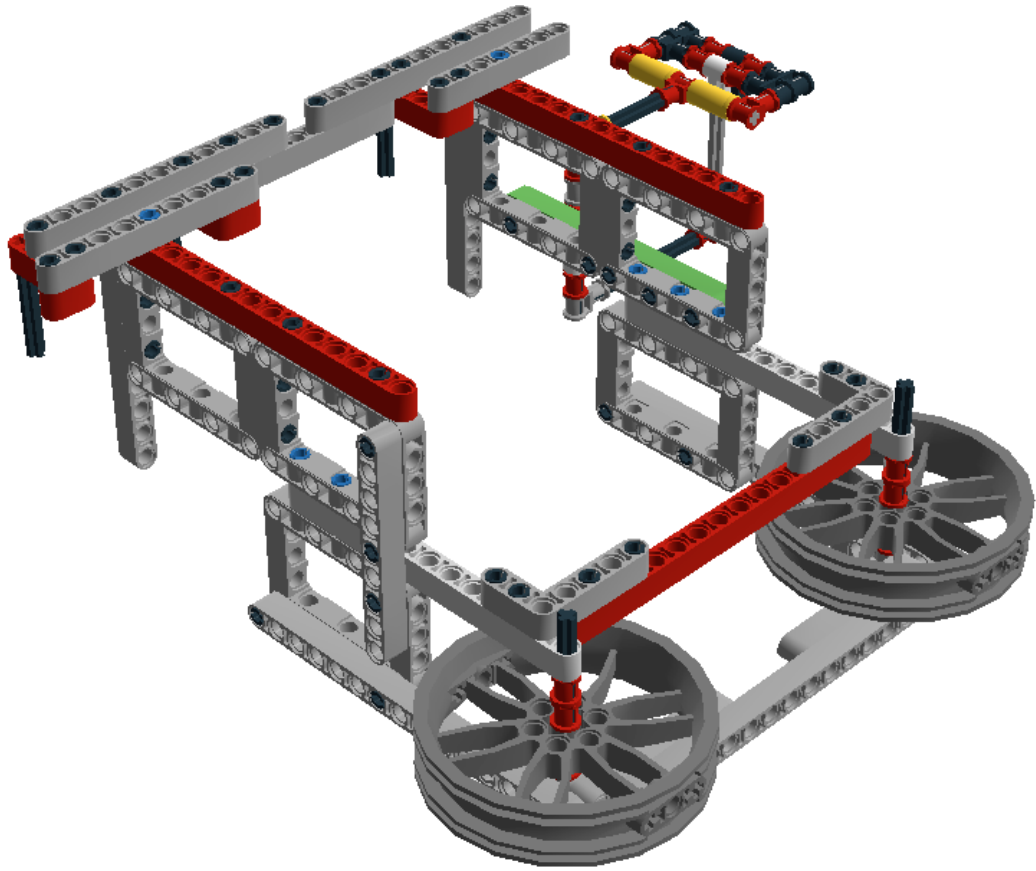

Step 46 of 48

1 x

1 x

1 x

1 x

Step 47 of 48

Step 48 of 48

- 2 x  4568006 MOTORCYCLE RIM Ø 75 - Dark Stone Grey
- 3 x  4211665 TECHNIC 7M BEAM - Medium Stone Grey
- 3 x  4125200 TECHNIC ANG. BEAM 4X2 90 DEG - Bright Red
- 5 x  4156308 TECHNIC 9M BEAM - Medium Stone Grey
- 2 x  4156151 TECHNIC 11M BEAM - Medium Stone Grey
- 1 x  6097390 TECHNIC 11M BEAM - Bright Green
- 2 x  4297203 TECHNIC 13M BEAM - Light Stone Grey
- 3 x  4211770 TECHNIC 15M BEAM - Medium Stone Grey
- 3 x  3227821 TECHNIC 15M BEAM - Bright Red
- 2 x  4211713 TECHNIC ANG. BEAM 3X5 90 DEG. - Medium Stone Grey
- 1 x  4142865 2M CROSS AXLE W. GROOVE - Bright Red
- 53 x  278026 CONNECTOR PEG W. FRICTION - Black
- 2 x  4211815 CROSS AXLE 3M - Medium Stone Grey
- 1 x  4211622 BUSH FOR CROSS AXLE - Medium Stone Grey
- 12 x  4227155 BUSH FOR CROSS AXLE - Bright Red
- 4 x  370526 CROSS AXLE 4M - Black
- 8 x  4514553 CONNECTOR PEG W. FRICTION 3M - Bright Blue
- 4 x  4107081 CATCH W. CROSS HOLE - Black
- 1 x  4211553 CATCH W. CROSS HOLE - Medium Stone Grey
- 4 x  4118897 CATCH W. CROSS HOLE - Bright Red
- 1 x  4107800 CATCH W. CROSS HOLE - Bright Yellow
- 3 x  4211639 CROSS AXLE 5M - Medium Stone Grey
- 1 x  4198367 DAMPER 2M - Black
- 1 x  4118981 ANGLE ELEMENT, 0 DEGREES [1] - White
- 1 x  4526981 TUBE Ø7,84 2M - White
- 2 x  75644 TUBE Ø7,84 2M - Bright Yellow
- 3 x  4185111 CROSS AXLE 7M - Black
- 1 x  4211805 CROSS AXLE 7M - Medium Stone Grey
- 1 x  370726 CROSS AXLE 8M - Black
- 1 x  4175442 CROSS BLOCK 3M - Bright Red
- 2 x  4296059 Angular beam 90degr. w.4 snaps - Medium Stone Grey
- 6 x  4539880 BEAM FRAME 5X7 Ø 4.85 - Medium Stone Grey