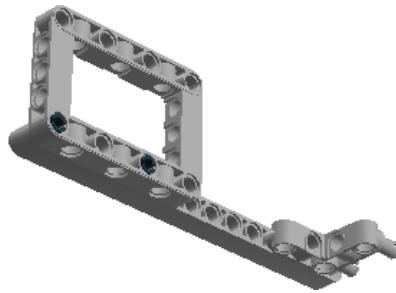

Step 13 of 48