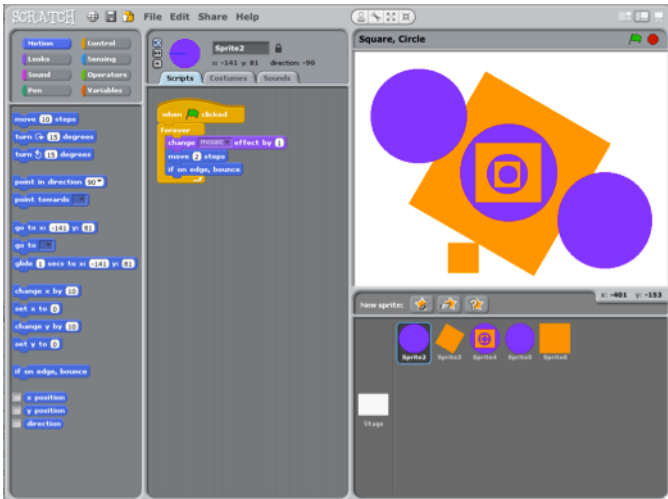

# SQUARE, CIRCLE

What project can you create that includes an orange square and a purple circle?

use the paint editor to design sprites that incorporate an orange square and a purple circle

experiment with different motion and looks blocks

to bring your sprites ...