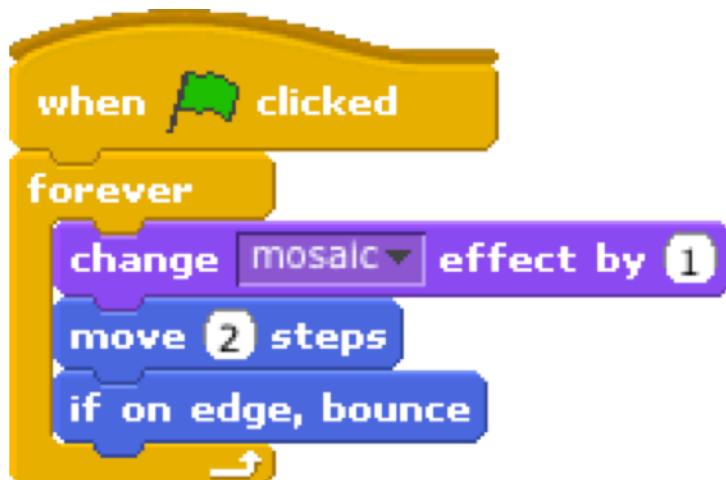

# SQUARE, CIRCLE

What project can you create that includes an orange square and a purple circle?

use the paint editor to design sprites that incorporate an orange square and a purple circle

experiment with different motion and looks blocks

to bring your sprites ...