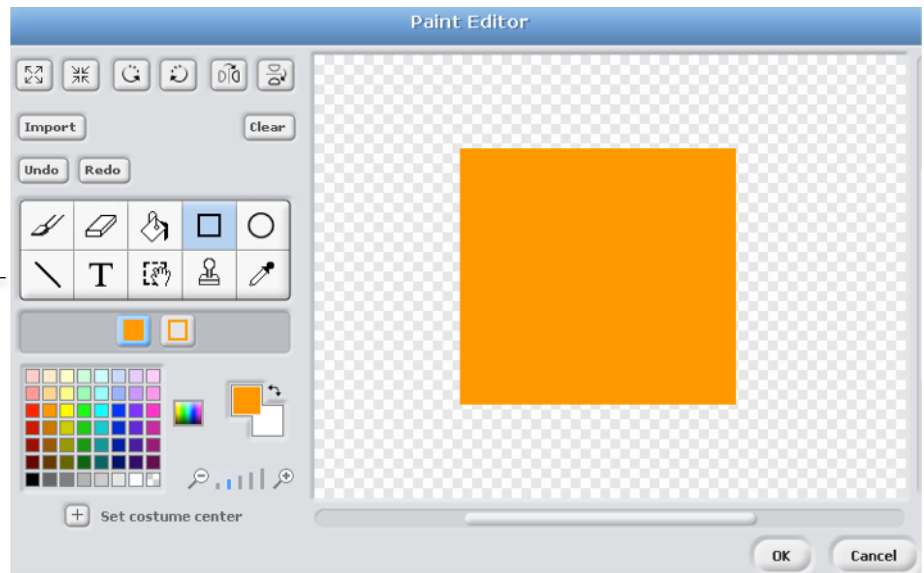

# SQUARE, CIRCLE

What project can you create that includes an orange square and a purple circle?

use the paint editor to design sprites that incorporate an orange square and a purple circle

experiment with different motion and looks blocks